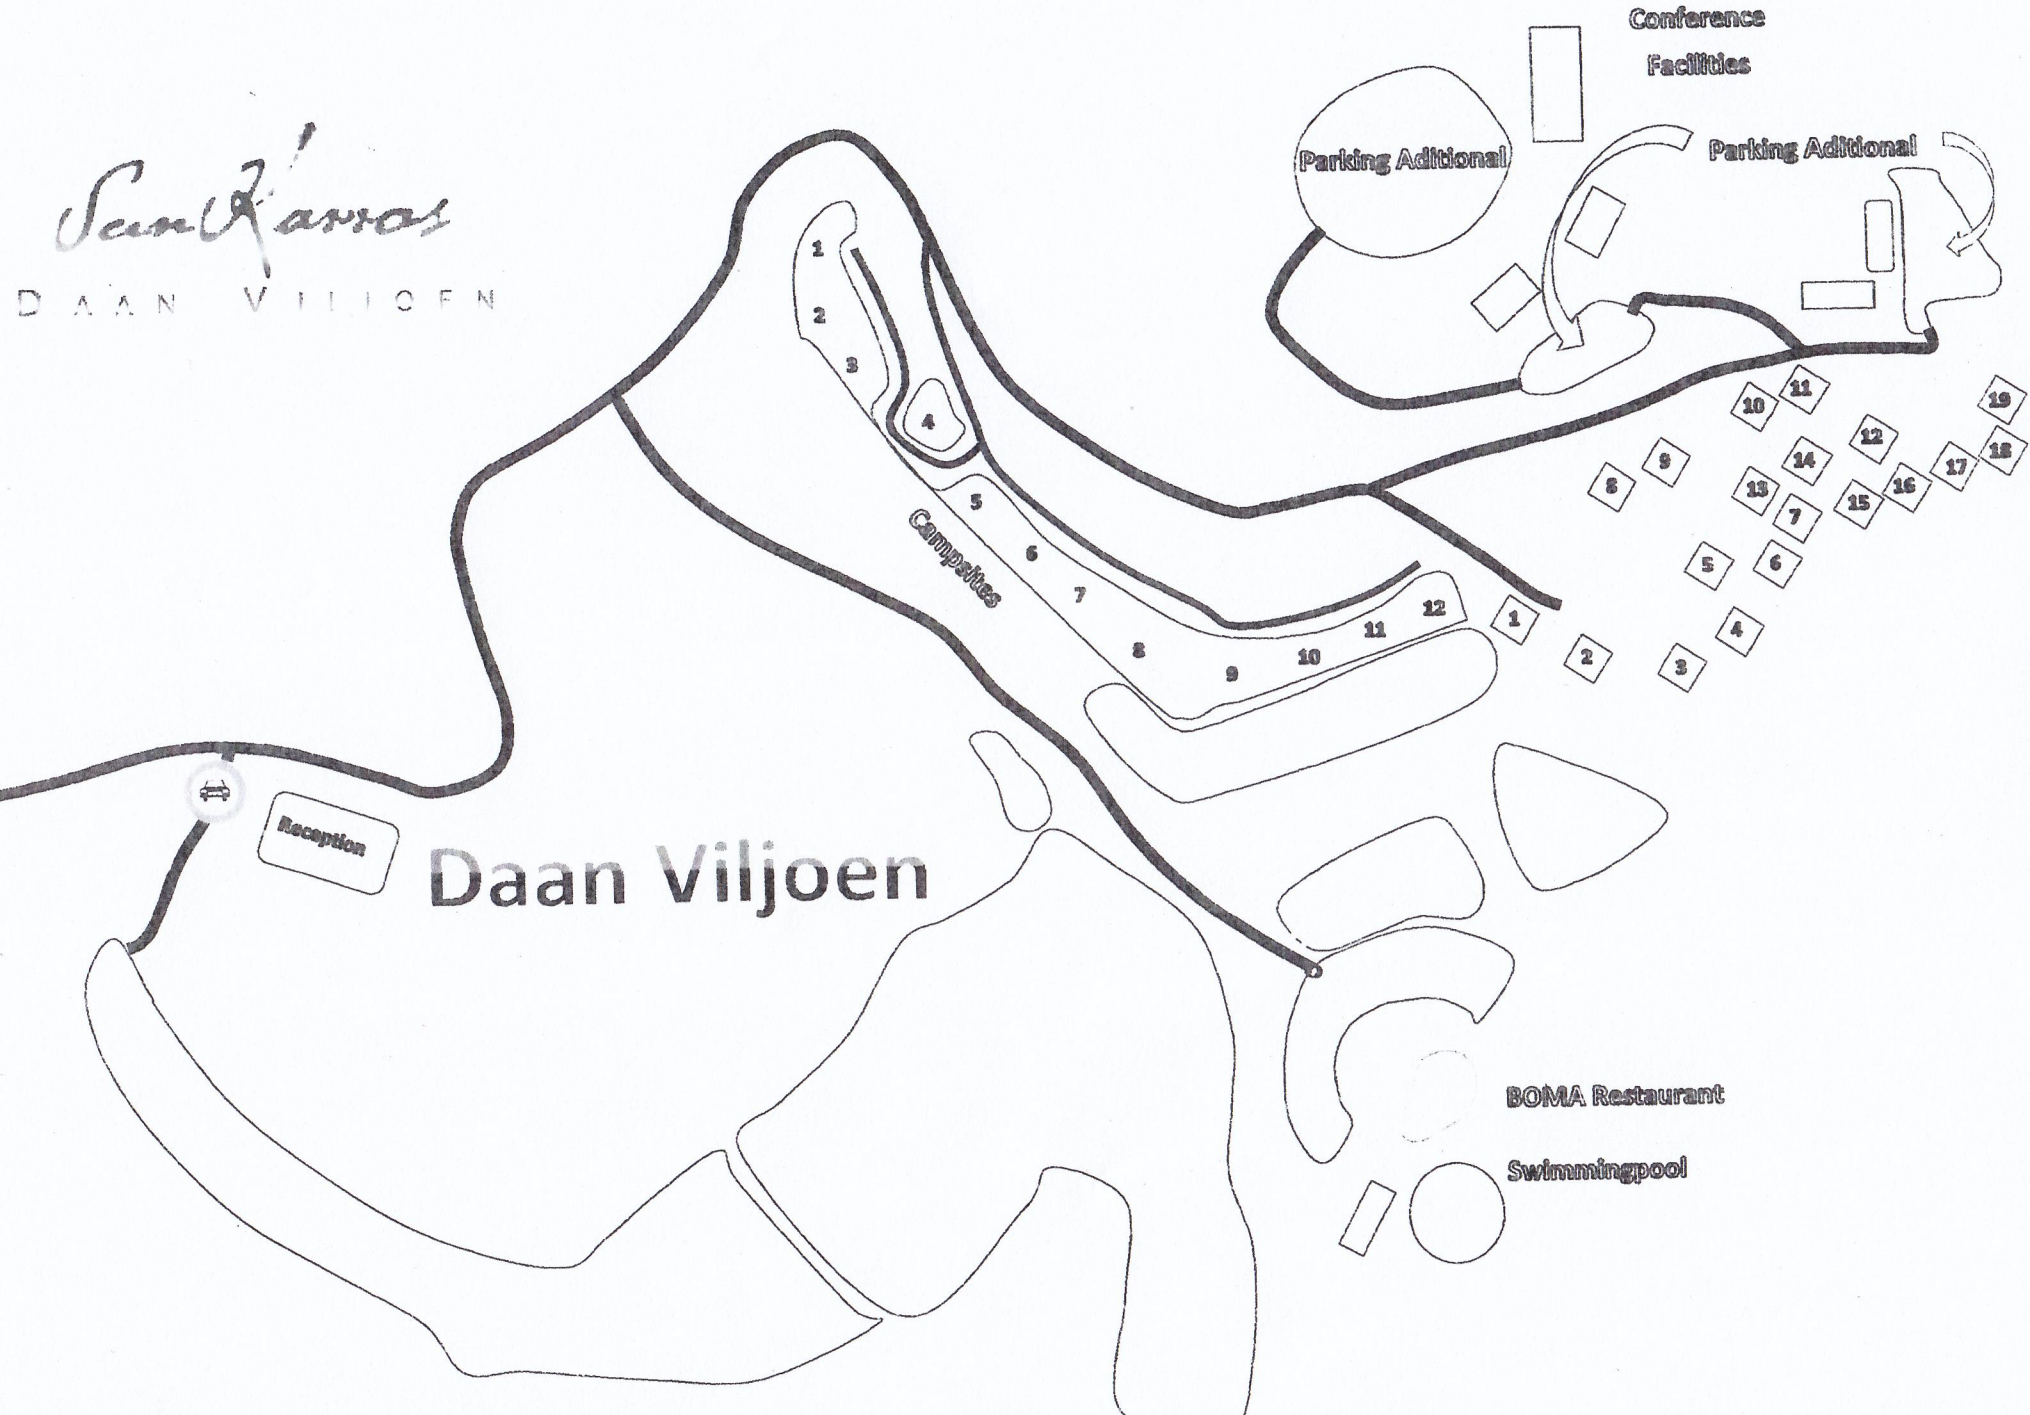

Daan Viljoen Park

visitors map

Legend

- Chalets
- Campsite
- Pool
- Hiking Trail
- Main (tar) road
- Detour
- Dam
- Seasonal rivers

San Karas

DAAN VILJOEN

Reception

Daan Viljoen