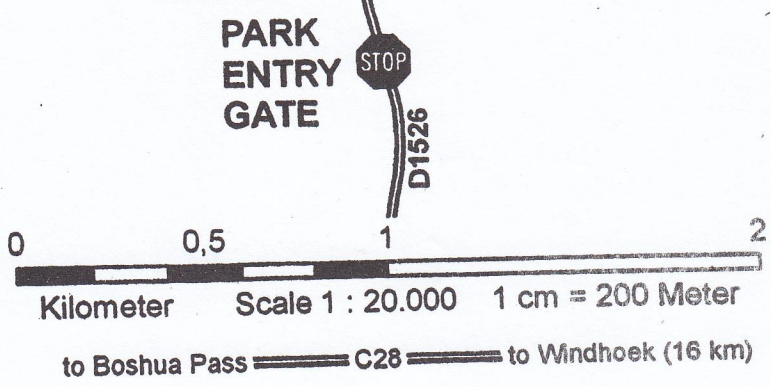

Daan Viljoen Park

visitors map

Legend

- Chalets
- Campsite
- Pool
- Hiking Trail
- Main (tar) road
- Detour
- Dam
- Seasonal rivers

San Karas

DAAN VILJOEN

Reception

Daan Viljoen